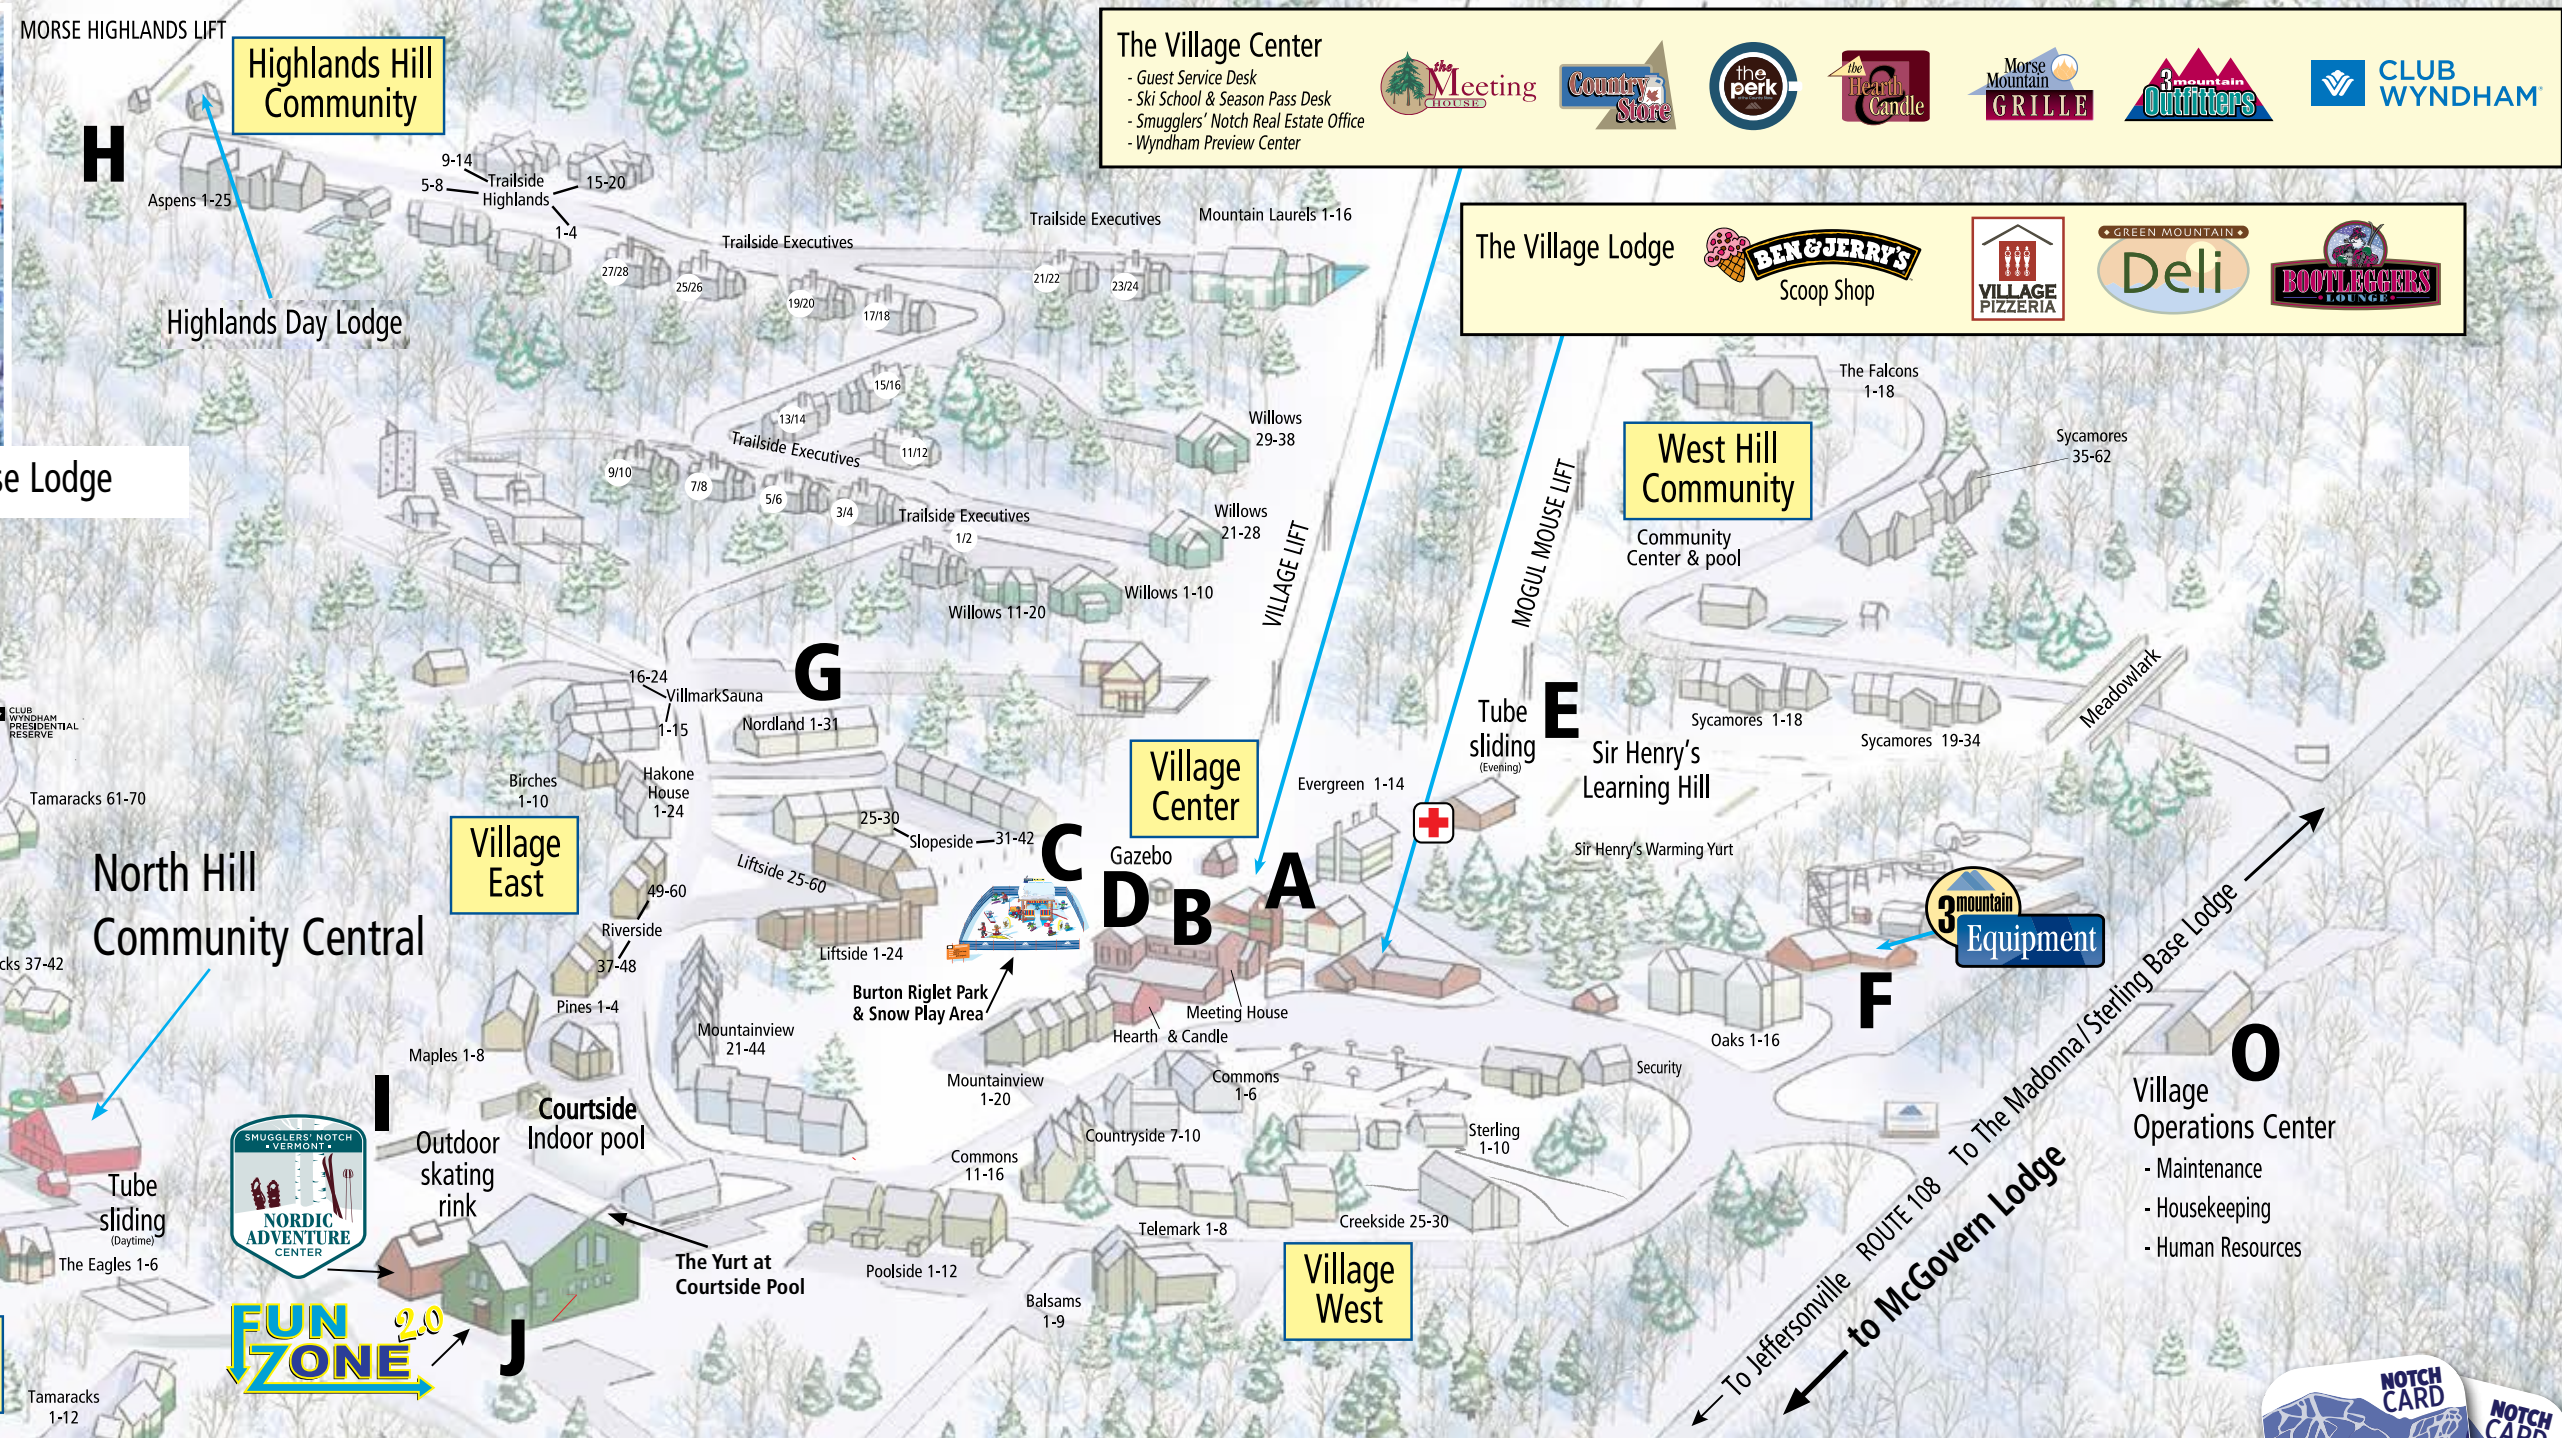

Upper Mountain & Madonna/Sterling Base Lodge

The Village Center

- Guest Service Desk
- Ski School & Season Pass Desk
- Smugglers' Notch Real Estate Office
- Wyndham Preview Center

The Village Lodge

Cross-country & snowshoe trails

- A VILLAGE CENTER** Clock Tower, ATM, Member Services Reception, Wyndham Preview Center, Guest Services, Tickets, Smugglers' Notch Real Estate, Ski School Activities Desk
- B MEETING HOUSE** Ski/Snowboard Camp, ages 3 & 4 (All Levels), Smugglers' Notch Adaptive Program (S.N.A.P.)
- C SNOW SPORT UNIVERSITY (SSU) GREETING AREA** Group Lessons (First Time, Beginner, Novice, Intermediate Adult & Youth) Ski/Snowboard Camp, ages 5 & older (First Time, Beginner, Novice, Intermediate)
- D GAZEBO** Private ski & snowboard lessons (First Time, Beginner, Novice, Intermediate)
- E SIR HENRY'S HILL** Night School for Skiing and Snowboarding, Night School for Jibbing, Evening Tube Sliding
- F 3-MOUNTAIN EQUIPMENT** Ski & snowboard rental, repairs, demos & sales
- G NORDLAND BUILDING**

DON'T FORGET YOUR NOTCH CARD!
Notch Cards are assigned to individual people. They get lonely when left home alone so be sure to bring it with you. While each Notch Card has a distinct personality, they all look very similar — check to make sure you're using your own personalized Notch Card. Cards are non-transferable.

DOWNLOAD THE SMUGGS APP!
 The Smugglers' Notch app is your unique and comprehensive guide to Smugglers' Notch Resort, easily accessible right at your fingertips on your iPhone or Android with GPS functionality.
smuggs.com/app